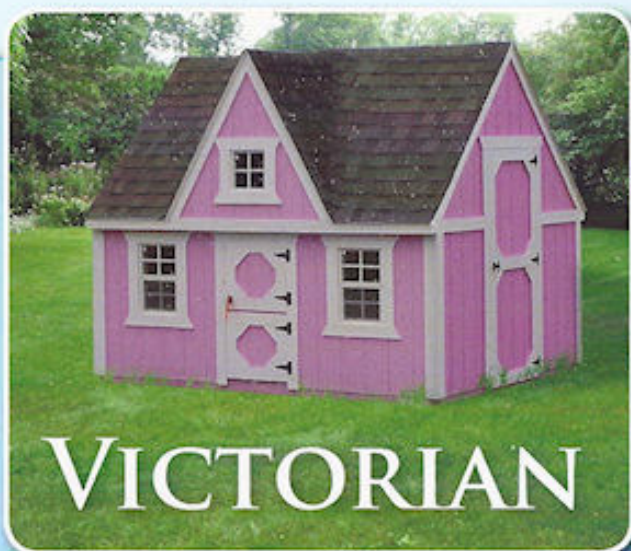

PLAYHOUSES

VICTORIAN

SIZE	PRICE*	RENT TO OWN**
8'x8'	\$1,845.00	\$85.41
8'x10'	\$1995.00	\$92.53
8'x12'	\$2395.00	\$110.88
10'x12'	\$2550.00	\$118.05
10'x14'	\$2950.00	\$136.57

Cottage

SIZE	PRICE*	RENT TO OWN**
8'x12'	\$1845.00	\$110.87
10'x12'	\$2795.00	\$129.39
10'x16'	\$3245.00	\$150.23

Hideout Playhouse

SIZE	PRICE*	RENT TO OWN**
8'x10'	\$1995.00	\$92.36
8'x12'	\$2295.00	\$106.25
10'x12'	\$3095.00	\$143.87
10'x16'	\$4195.00	\$191.89

Phone:

254-498-2805

OR

254-799-2201

FREE DELIVERY

WITHIN 50 MILES OF STORE