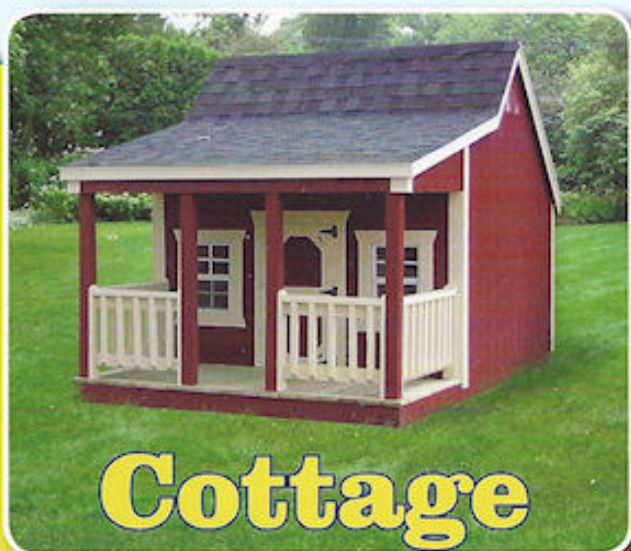

PLAYHOUSES

VICTORIAN

SIZE	PRICE*	RENT TO OWN**
8'x8'	\$1,845.00	\$85.41
8'x10'	\$1995.00	\$92.53
8'x12'	\$2395.00	\$110.88
10'x12'	\$2550.00	\$118.05
10'x14'	\$2950.00	\$136.57

Cottage

SIZE	PRICE*	RENT TO OWN**
8'x12'	\$1845.00	\$110.87
10'x12'	\$2795.00	\$129.39
10'x16'	\$3245.00	\$150.23

Hideout Playhouse

SIZE	PRICE*	RENT TO OWN**
8'x10'	\$1995.00	\$92.36
8'x12'	\$2295.00	\$106.25
10'x12'	\$3095.00	\$143.87
10'x16'	\$4195.00	\$191.89

Phone:

254-498-2805

OR

254-799-2201

FREE DELIVERY

WITHIN 50 MILES OF STORE