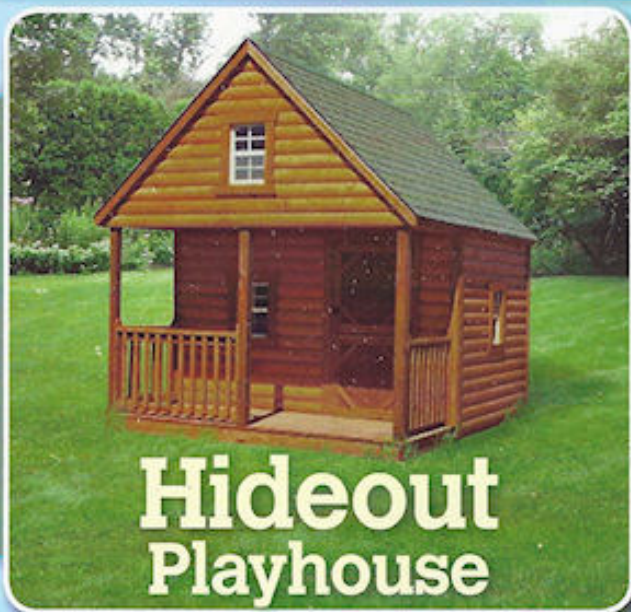

PLAYHOUSES

VICTORIAN

SIZE	PRICE*	RENT TO OWN**
8'x8'	\$1,845.00	\$85.41
8'x10'	\$1995.00	\$92.53
8'x12'	\$2395.00	\$110.88
10'x12'	\$2550.00	\$118.05
10'x14'	\$2950.00	\$136.57

Cottage

SIZE	PRICE*	RENT TO OWN**
8'x12'	\$1845.00	\$110.87
10'x12'	\$2795.00	\$129.39
10'x16'	\$3245.00	\$150.23

Hideout Playhouse

SIZE	PRICE*	RENT TO OWN**
8'x10'	\$1995.00	\$92.36
8'x12'	\$2295.00	\$106.25
10'x12'	\$3095.00	\$143.87
10'x16'	\$4195.00	\$191.89

Phone:

254-498-2805

OR

254-799-2201

FREE DELIVERY

WITHIN 50 MILES OF STORE